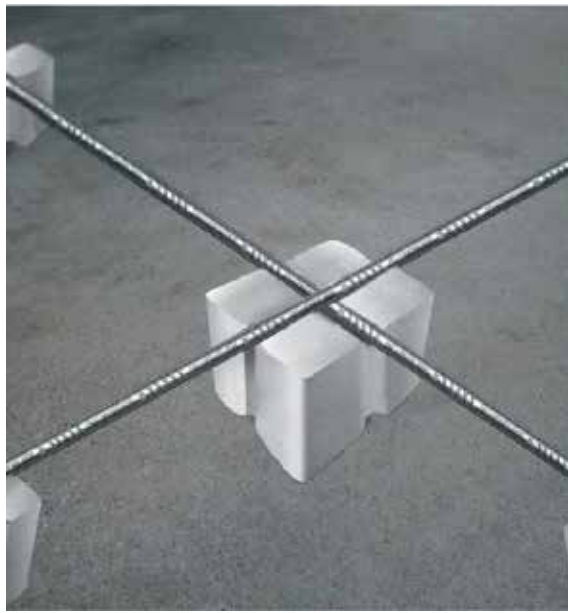

Length	Width	Height
2000	225	125

TWS 05

Length	Width	Height
2000	150	150

TWS 06

Length	Width	Height
2000	200	150

* All dimensions are in **mm**

*Length and design can be modified to account

SPACER BLOCKS

Cover Size	Max Permissible Rebar Dia	Pieces (per bag)
25	18	710
30	30	710
40	30	510
50	40	210
60	40	210
70	40	140
75	40	105
80	40	105
100	40	80

Multi-spacer blocks - 20/25 | 30/40/50/60 | 55/60/70/80
 Circular-spacer blocks dia - 220,170, 150, 120, 102, 82, 62, 52

* All dimensions are in mm

CLAUSTRA BLOCKS

Dimension | 200 x 200
 Thickness available 100/150/200

* All dimensions are in mm

*Measurements can be modified to account

** Multispacer block and circular spacer block also available.