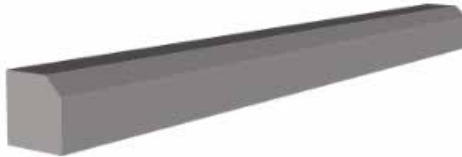

WHEEL STOPPERS

TWS 01

Length	Width	Height
2000	150	100

TWS 02

Length	Width	Height
2000	150	150

TWS 03

Length	Width	Height
2000	200	150

TWS 04

Length	Width	Height
2000	225	125

TWS 05

Length	Width	Height
2000	150	150

TWS 06

Length	Width	Height
2000	200	150

* All dimensions are in **mm**

*Length and design can be modified to account

SPACER BLOCKS